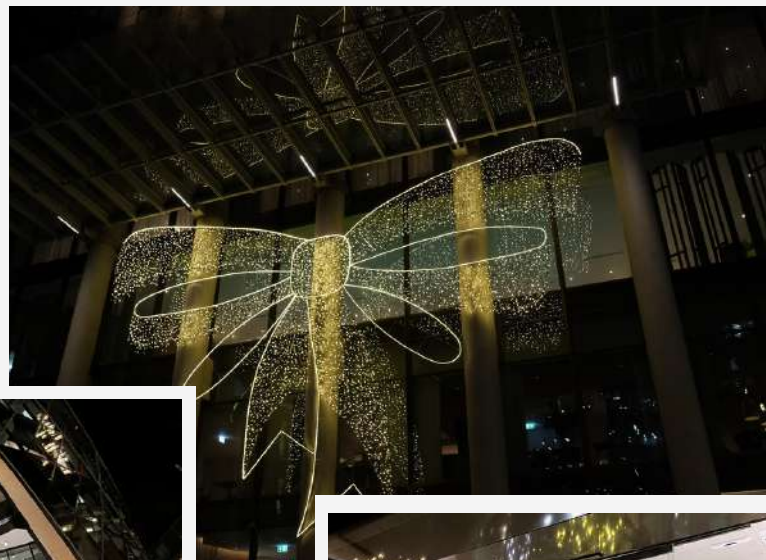

We have a large range of artificial pre-lit trees in different sizes.

EXTERIOR *LIGHTING*

Our team of professional decorators can create and deliver a Christmas scheme that looks stunning - a truly festive display!